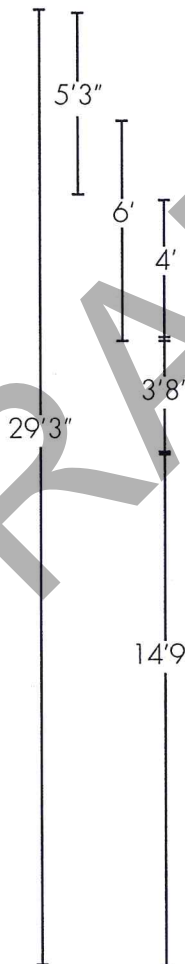

CARTHAGE HIGH SCHOOL CARTHAGE, MO

SCORING DISPLAY OPTION 1

ARCH DISPLAY

One (1) Backlit Arch Display
5'3" h x 27' w

TRUSS DISPLAY

One (1) Custom Truss Display with Backlit Lettering
3'8" h x 8'7" w each side of timing

SOUND DISPLAY

One (1) SS-1500HD Sound Display
6' h x 8' w

ID PANELS

Two (2) Nonlit ID Panels
3'8" h x 8'7" w

TIMING DISPLAY

One (1) FB-2506-A Timing Display
3'8" h x 10'9" w

VIDEO DISPLAY

One (1) DVX Video Display
288 x 504 - 15HD
14'9" h x 25'6" w

CARTHAGE TIGERS

beimdick insurance

central ozark conference

DAKTRONICS

7:23

central ozark conference

TIGERS 14

CARDINALS 7

T.O.L 3

T.O.L 2

QT/1

2ND & 10

BALL ON 20

VIDEO COLOR: Black, pepsi blue timing TRUSS: pepsi blue

August 22, 2016 3:08 PM

DAKTRONICS
SPORTS MARKETING