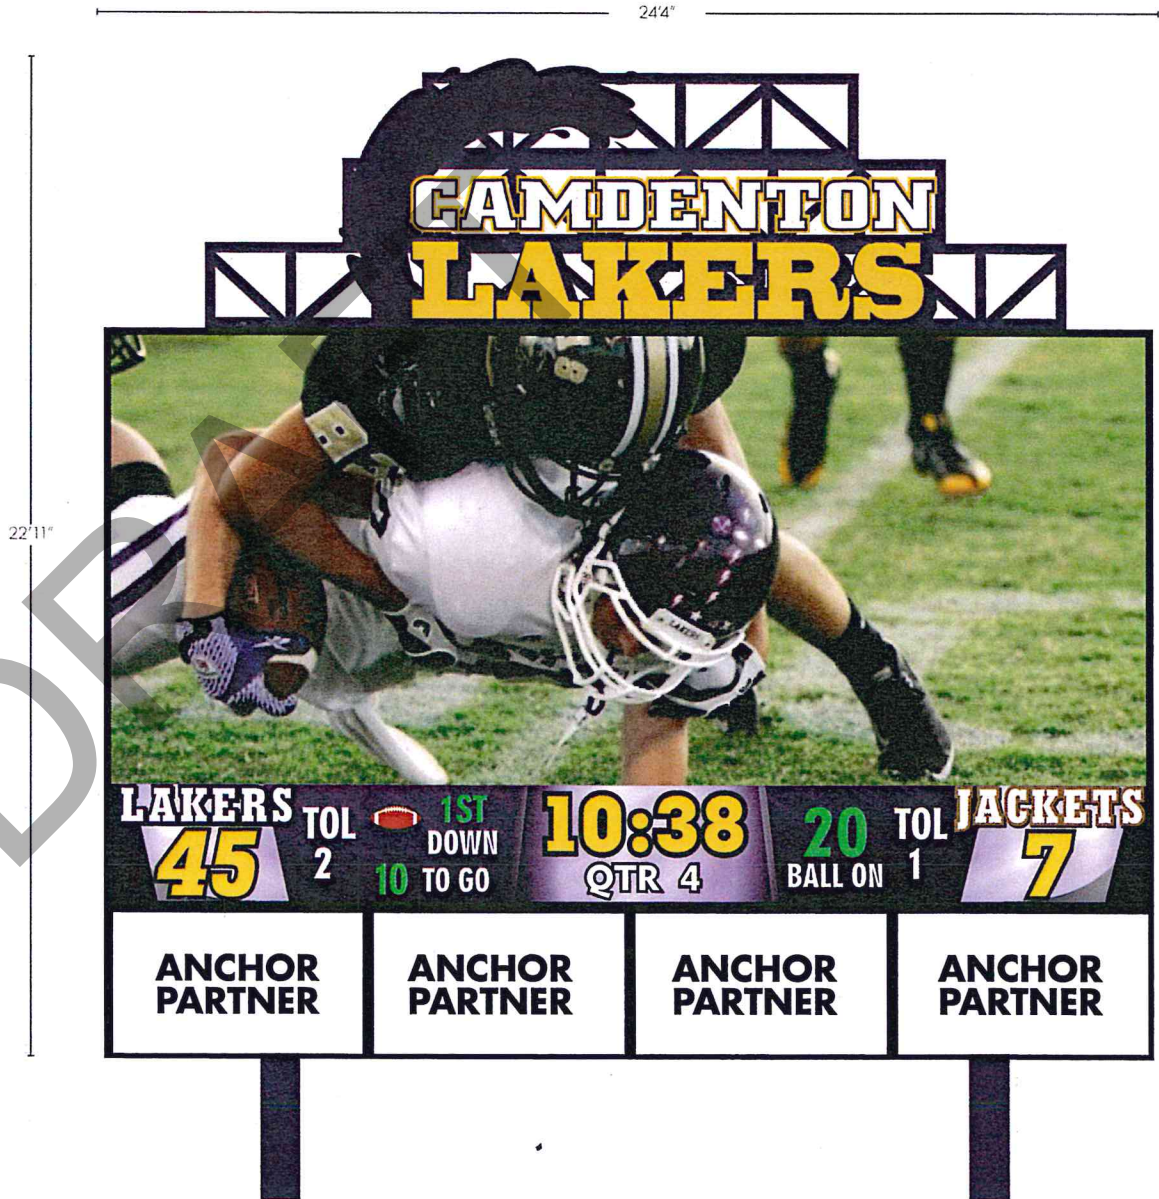

VIDEO DISPLAY

One (1) DVX Video Display
264 x 480 - 15HD
13'6"h x 24'3"w

ANCHOR PANELS

Four (4) Backlit Anchor Panels
3'6"h x 6'1"w

CAMDENTON HIGH SCHOOL

INSTALLATION PHOTO

The image shows a large scoreboard and logo for the Camdenton Lakers. At the top is a silhouette of a player's head with the text "CAMDENTON LAKERS" in yellow and white. Below this is a photo of a player in a white jersey and black helmet. The scoreboard displays the following information:

LAKERS	TOL	1ST DOWN TO GO	10:38	20	TOL	JACKETS
45	2	10	QTR 4	BALL ON 1	7	

Below the scoreboard are four white boxes, each containing the text "ANCHOR PARTNER".

The final design & appearance of the installed equipment & marketing elements may differ from what is shown. Copyright © 2016 DSM. December 5, 2016 11:47 AM