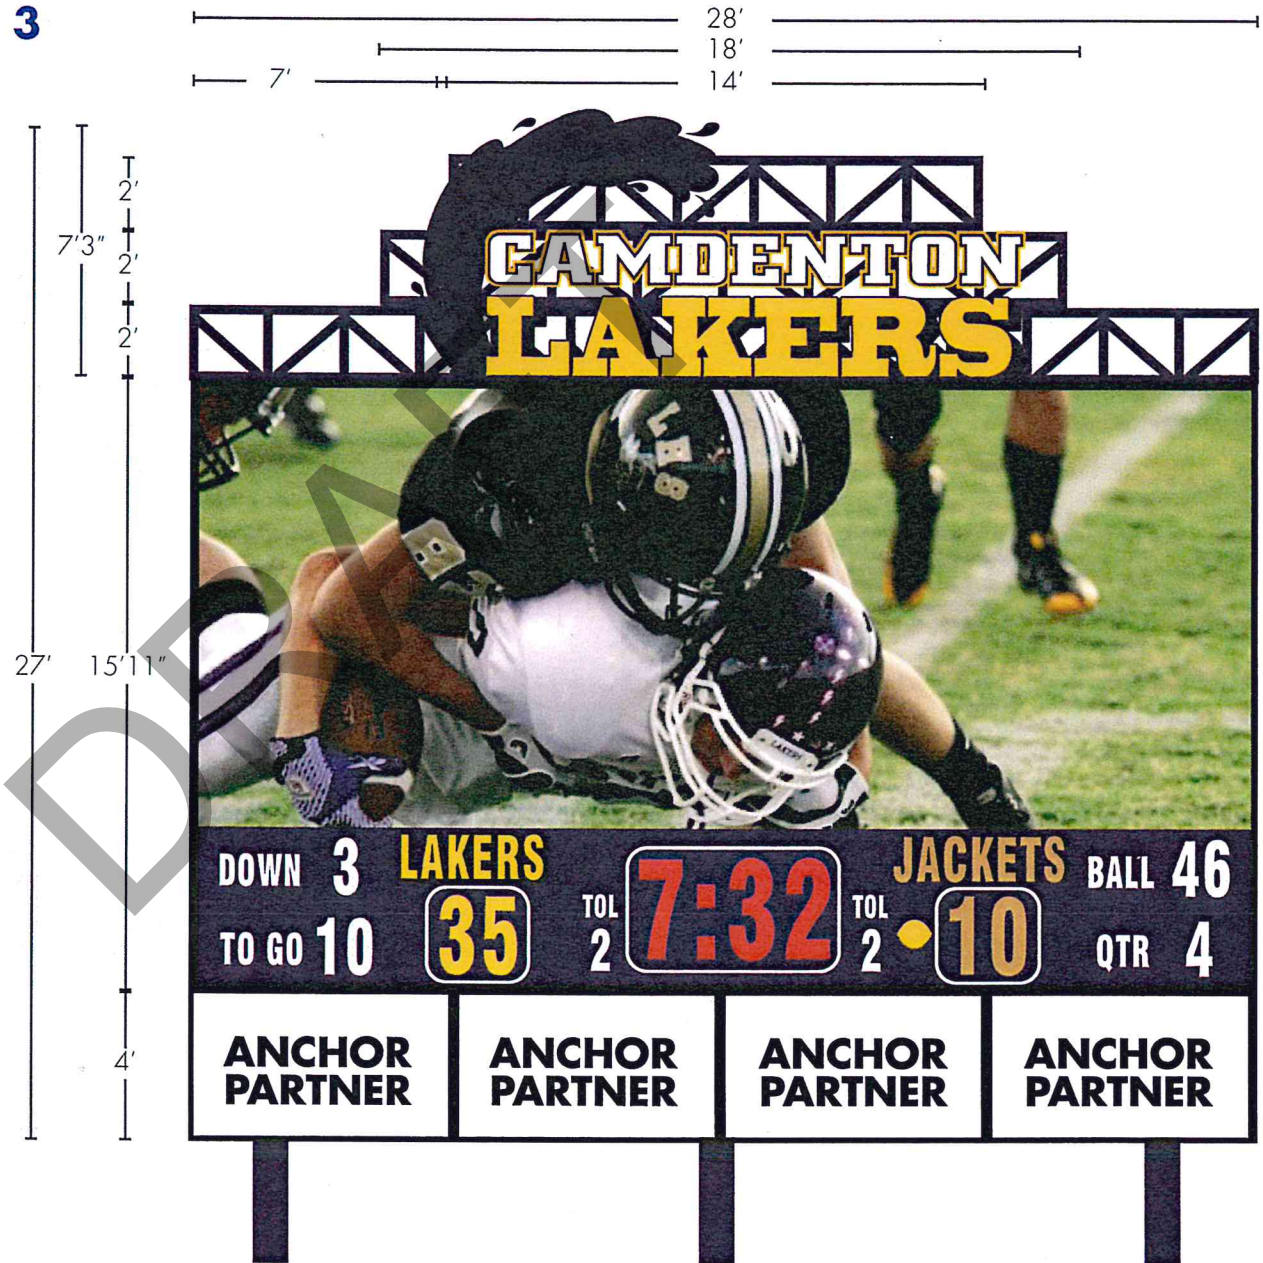

ANCHOR PANELS

Four (4) Backlit Anchor Panels
4'h x 7'w

CAMDENTON HIGH SCHOOL

INSTALLATION PHOTO

The image shows a large scoreboard for the Camdenton Lakers football team. At the top, the team name "CAMDENTON LAKERS" is displayed in a stylized font with a silhouette of a player above it. Below the name is a photograph of a player in a white jersey and black helmet being tackled by a player in a purple jersey and black helmet. The scoreboard below the photo shows the following information: