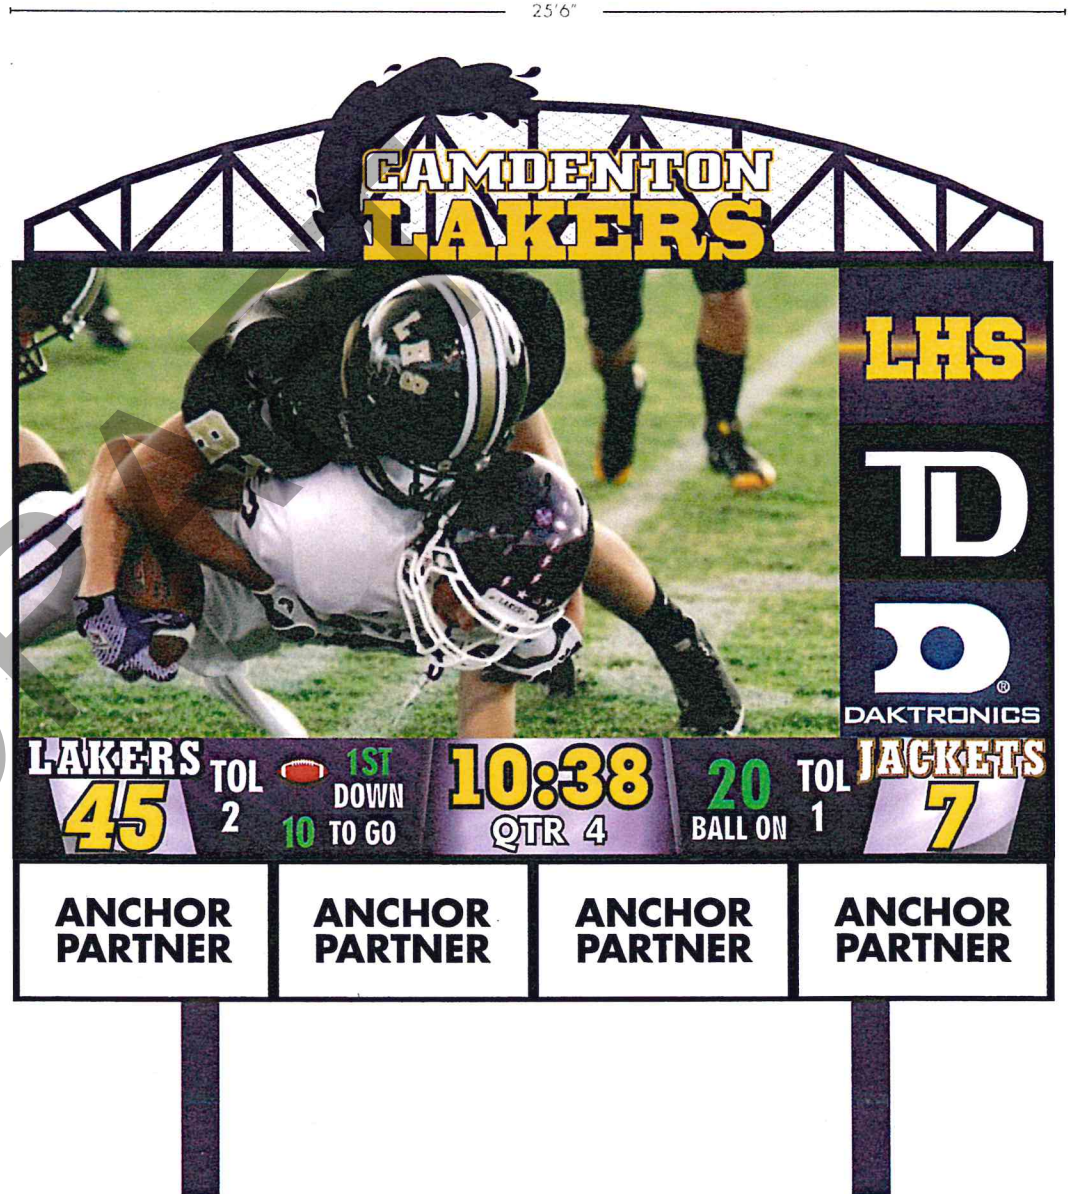

CAMDENTON HIGH SCHOOL

CONCEPTUAL DESIGN

STADIUM DISPLAY OPTION 2

TRUSS ACCENTS

One (1) DA-1001-25 with Custom Cut logo & Lettering
4'h x 25'w
5'h Logo

VIDEO DISPLAY

One (1) DVX Video Display
288 x 504 - 15HD
14'9"h x 25'6"w

ANCHOR PANELS

Four (4) Backlit Anchor Panels
3'6"h x 6'4"w

23'3"

25'6"